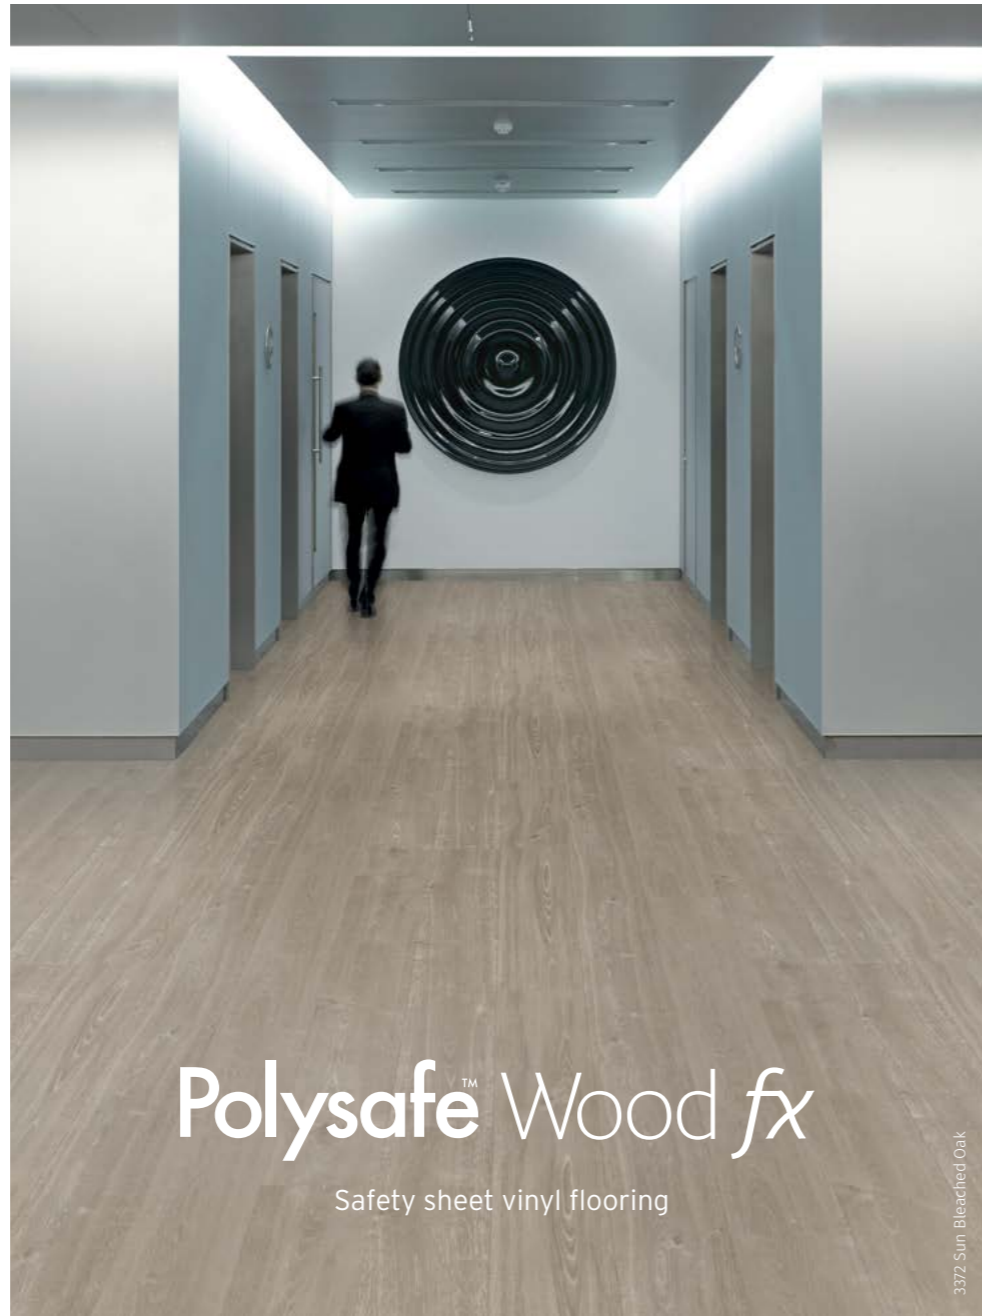

Polyflor has added a selection of brand new high clarity wood effect designs to our popular Polysafe Wood fx PUR sheet vinyl safety flooring range.

Building on the established success of the classic designs within the Wood fx collection, a new series of six on-trend wood styles have been introduced, featuring a wider plank format for more contemporary look. The fresh designs added to the collection include Oiled Oak, Sun Bleached Oak, Roasted Limed Ash, Tropical Pine, Aged Oak and Nero Oak.

The Polysafe Wood fx range features imperceptible, built-in aluminium oxide safety particles integrated through the product's performance layer, providing virtually invisible slip resistance in heavy commercial environments.

Tom Rollo, Polyflor's Marketing Manager comments, "As the UK market leading safety flooring manufacturer we ensure our collections evolve to incorporate the latest flooring trends. Polysafe Wood fx PUR continues to be one of our most popular safety flooring ranges, so by expanding the colour palette we can now offer more contemporary designs options to customers specifying for commercial and residential projects."

A comprehensive brochure and shadecards are now available for the refreshed Polysafe Wood fx range. Sampling can be ordered free of charge from the Polyflor website or by calling the samples direct hotline on 0161 767 2551

Find out more at www.polyflor.com/woodfx

Hitting new Sustainability Milestones

Polyflor recently published its Sustainability Report for 2015 which outlines the environmental milestones achieved and improvements we have made in the past year.

The 72 page annual report covers Polyflor's environmental credentials, explains how vinyl is a sustainable flooring option and highlights our charity work and involvement in the local community.

Key achievements for 2015 include Polyflor becoming the first flooring manufacturer to obtain BES 6001 certification for Responsible Sourcing, achieving a Very Good rating. Polyflor have also recorded a reduction 11% in energy consumption and 9,000 tonnes of CO2 since 2012 due to improvements made to manufacturing processes. This commitment to sustainability led to Polyflor winning Green/ Sustainable Manufacturer of the Year at the Insider Made in the North West Awards this year.

For more information about Polyflor's sustainability agenda and to download a digital copy of the Sustainability Report 2015 visit www.polyflor.com/environment