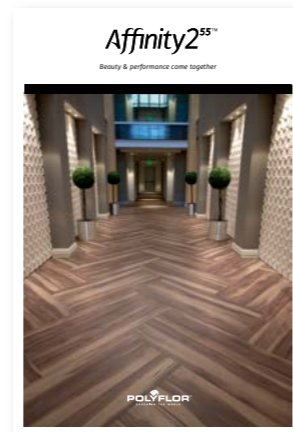

Cracked White Oak Straight laid, alongside Seasoned Grey Oak