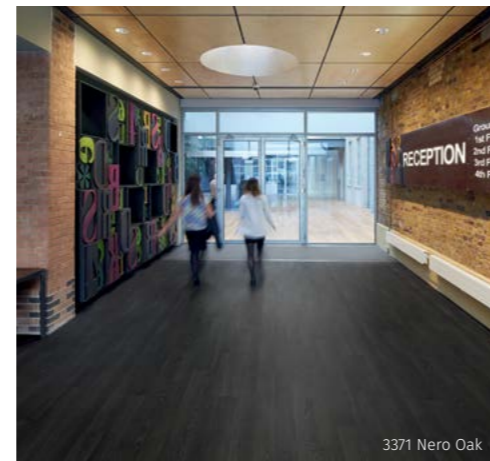

Polyflor has added a selection of brand new high clarity wood effect designs to our popular Polysafe Wood fx PUR sheet vinyl safety flooring range.

Building on the established success of the classic designs within the Wood fx collection, a new series of six on-trend wood styles have been introduced, featuring a wider plank format for more contemporary look. The fresh designs added to the collection include Oiled Oak, Sun Bleached Oak, Roasted Limed Ash, Tropical Pine, Aged Oak and Nero Oak.

The Polysafe Wood fx range features imperceptible, built-in aluminium oxide safety particles integrated through the product's performance layer, providing virtually invisible slip resistance in heavy commercial environments.

Tom Rollo, Polyflor's Marketing Manager comments, "As the UK market leading safety flooring manufacturer we ensure our collections evolve to incorporate the latest flooring trends. Polysafe Wood fx PUR continues to be one of our most popular safety flooring ranges, so by expanding the colour palette we can now offer more contemporary designs options to customers specifying for commercial and residential projects."

A comprehensive brochure and shadecards are now available for the refreshed Polysafe Wood fx range. Sampling can be ordered free of charge from the Polyflor website or by calling the samples direct hotline on 0161 767 2551

Find out more at www.polyflor.com/woodfx

Hitting new Sustainability Milestones

Polyflor recently published its Sustainability Report for 2015 which outlines the environmental milestones achieved and improvements we have made in the past year.

The 72 page annual report covers Polyflor's environmental credentials, explains how vinyl is a sustainable flooring option and highlights our charity work and involvement in the local community.

Key achievements for 2015 include Polyflor becoming the first flooring manufacturer to obtain BES 6001 certification for Responsible Sourcing, achieving a Very Good rating. Polyflor have also recorded a reduction 11% in energy consumption and 9,000 tonnes of CO2 since 2012 due to improvements made to manufacturing processes. This commitment to sustainability led to Polyflor winning Green/ Sustainable Manufacturer of the Year at the Insider Made in the North West Awards this year.

For more information about Polyflor's sustainability agenda and to download a digital copy of the Sustainability Report 2015 visit www.polyflor.com/environment