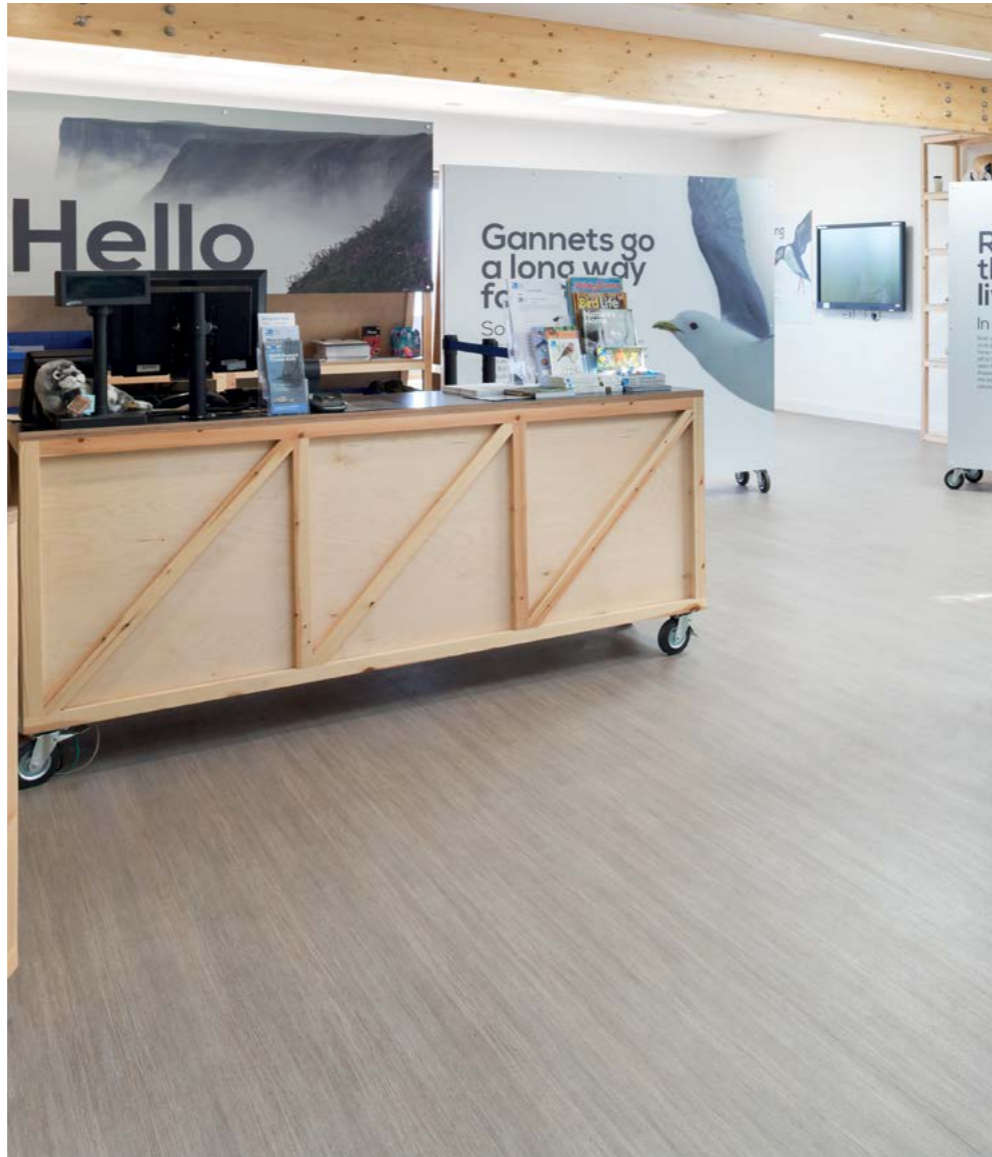

EXPONA FLOW
helps makeover
RSPB visitor
centre

Polyflor's Expona Flow and Polysafe Verona vinyl flooring was recently installed in the refurbished visitor centre at RSPB Bempton Cliffs nature reserve near Bridlington, East Yorkshire.

Designed by East Yorkshire based Salt Architects, the new RSPB Bempton Cliffs visitor centre is busy with visitors coming to see the 200,000 seabirds who nest in the towering chalk cliffs every year.

Around 240m² of Expona Flow heavy commercial sheet vinyl flooring in Honey Beige was installed throughout the visitor centre's exhibition area and gift shop by Paul Hood & Son flooring contractors of Hull. Polysafe Verona PUR high design, carborundum-free safety flooring in the Cookie Cream colour was also installed in stairwells, corridors and bathroom areas to provide sustainable wet slip resistance.

Keith Clarkson, Site Manager at RSPB Bempton Cliffs nature reserve commented, "We needed a floor that was hardwearing and easy to clean yet beautiful to look at. The finished floor is just what we wanted and we've had fantastic comments from the public about the refurbishment."

**A bespoke design
for Preston
nursery**

Expona Flow high performance commercial flooring was used to create a fun and functional flooring design at Quwwat Islam Education Centre in Preston recently.

Installed by Diamond Flooring of Bolton, seven designs from the Expona Flow range were selected to create the bespoke floor in the corridor of the centre's Little Sparkles Nursery. The grey Luna and Storm colours were chosen for the base and border of the design floor, whilst the circular designs with striped, spotted and swirl patterns inside were created using the brighter Burnt Orange, Flaxen, Steel Blue, Meadow and Plum shades. Quwwat Education Centre worked with Polyflor's in house Design Service to create this custom floor design.

Polyflor's Camaro luxury vinyl tiles in White Limed Oak were also installed inside the nursery playroom. As well as offering years of durability and performance in the home, our hardwearing Camaro collection can also be used for light commercial applications such as this nursery, small offices and boutiques.

Moulana Khalid Ibrahim, Head Teacher at the Quwwat Education Centre commented, "We're really impressed with the finished result, the flooring looks fantastic and has really brightened up the space. We've been getting excellent feedback from parents, pupils and staff."